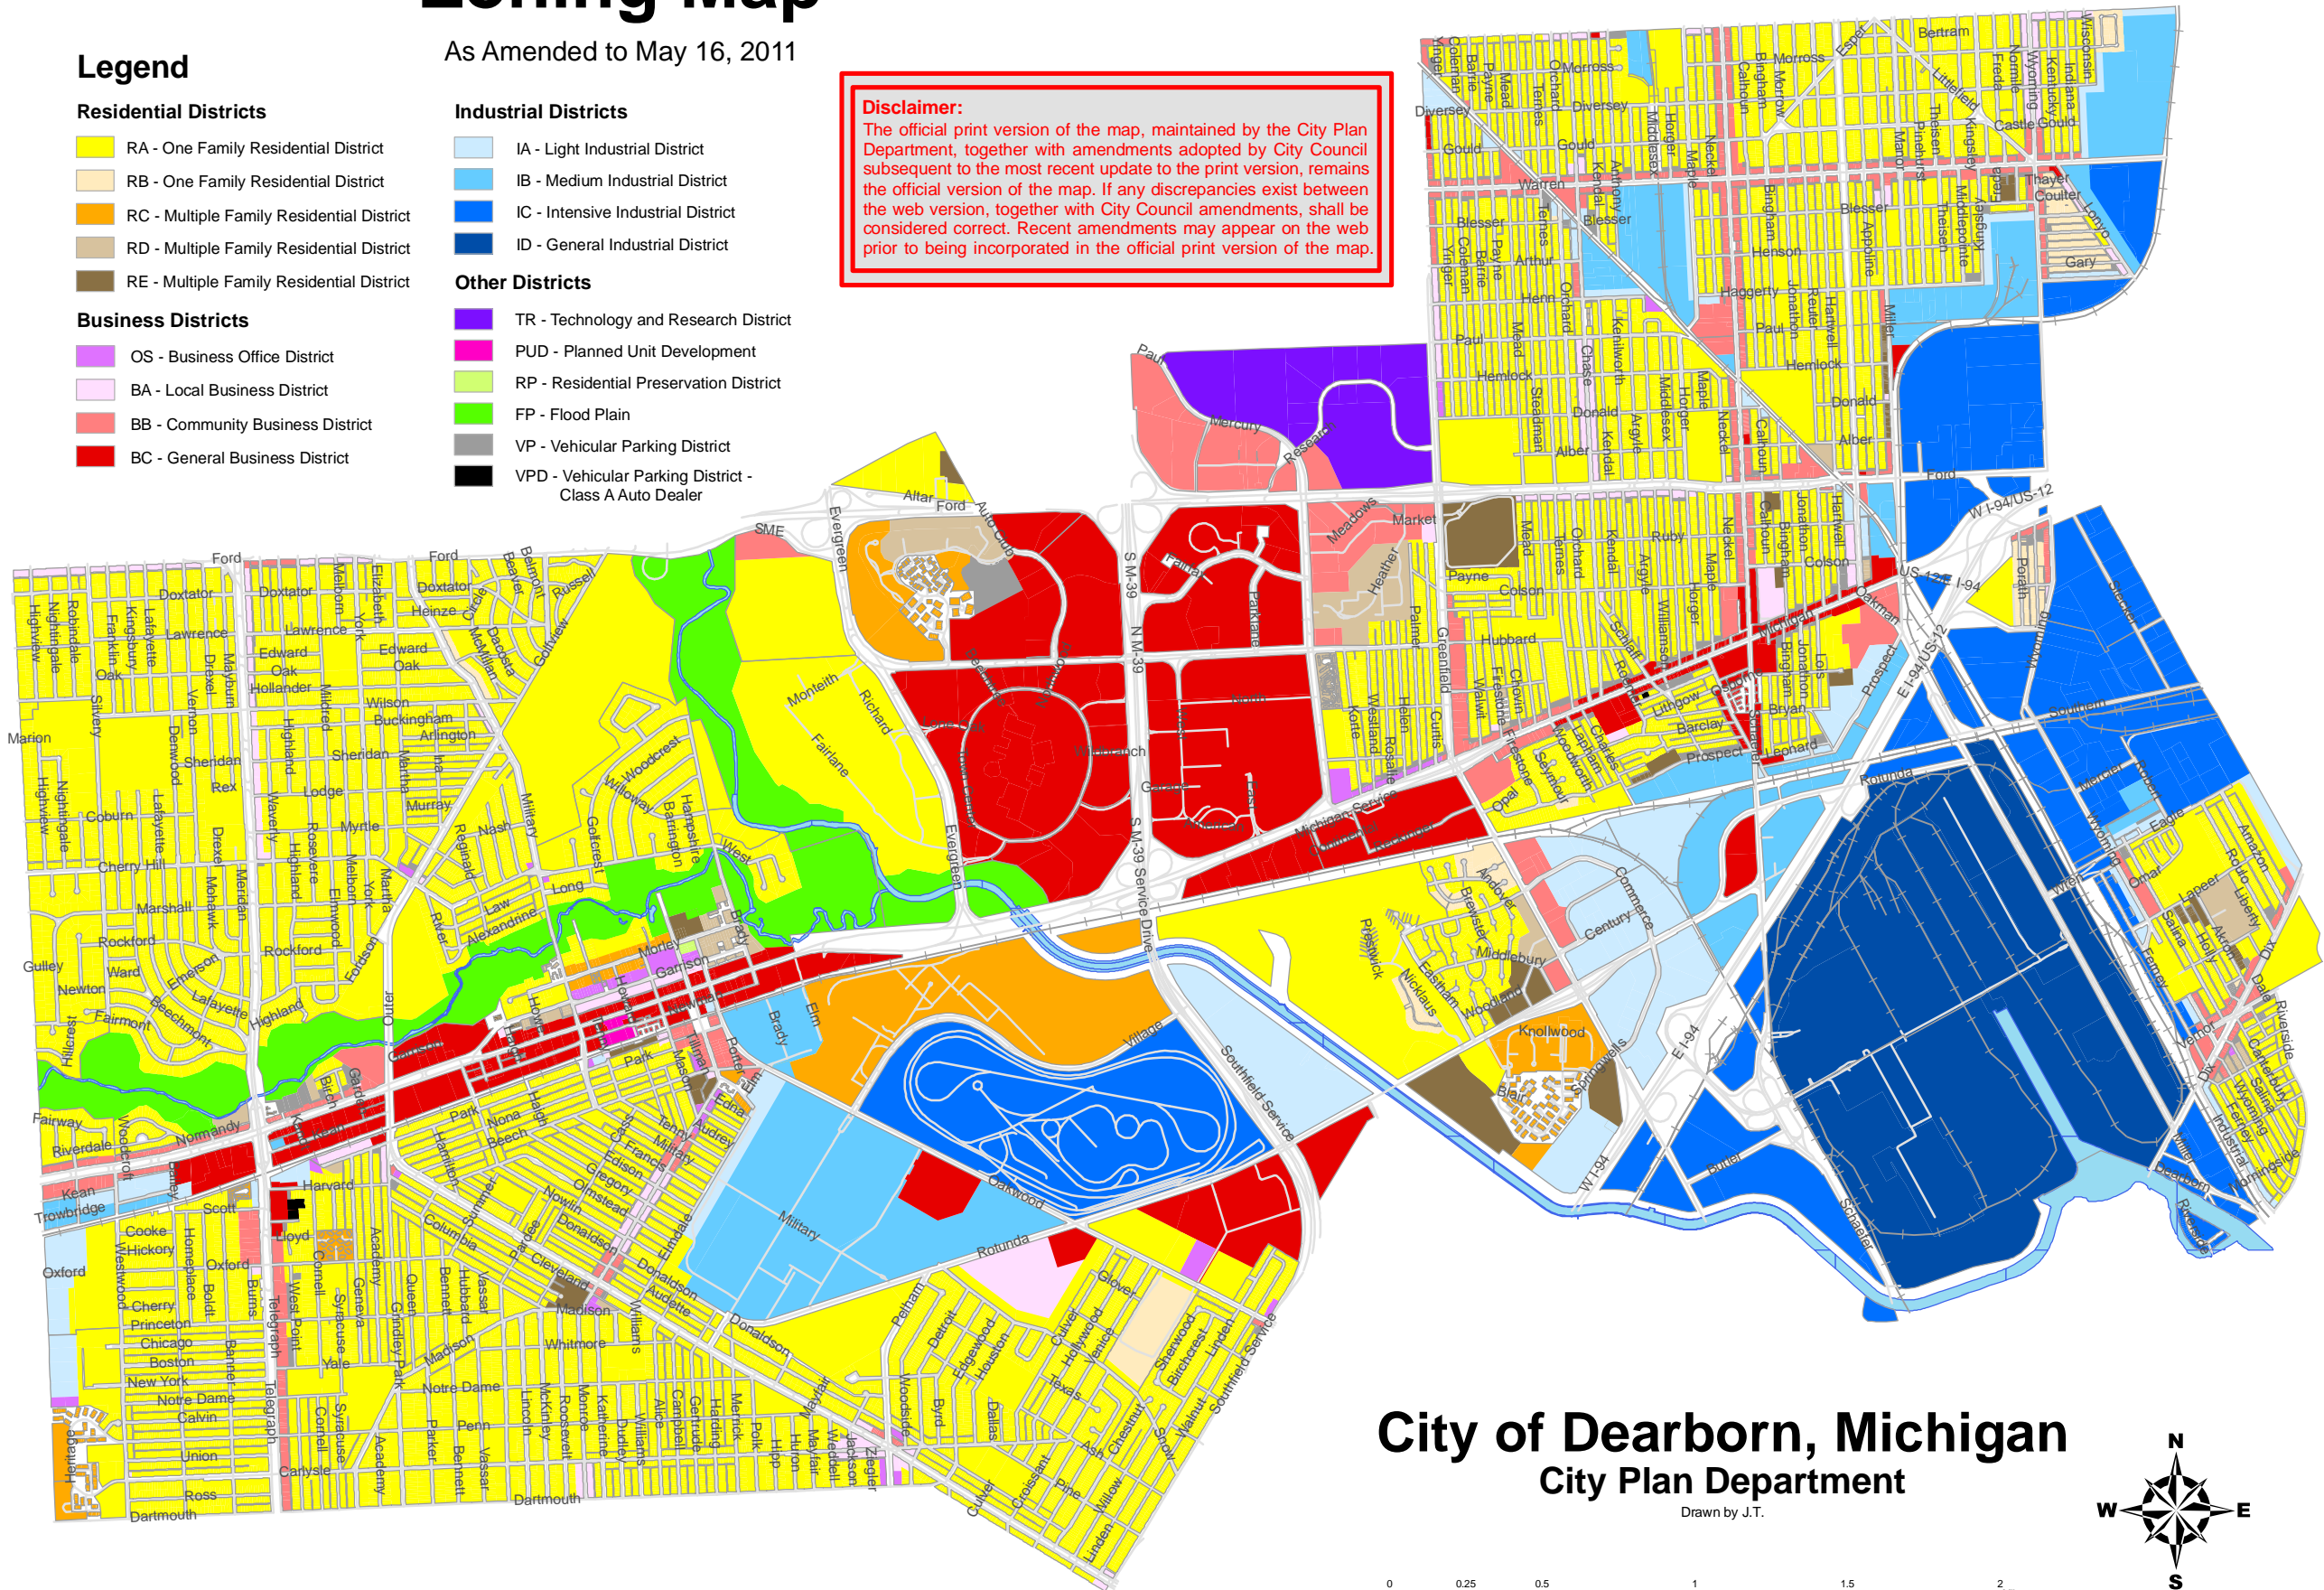

Zoning Map

As Amended to May 16, 2011

Legend

Residential Districts

- RA - One Family Residential District
- RB - One Family Residential District
- RC - Multiple Family Residential District
- RD - Multiple Family Residential District
- RE - Multiple Family Residential District

Business Districts

- OS - Business Office District
- BA - Local Business District
- BB - Community Business District
- BC - General Business District

Industrial Districts

- IA - Light Industrial District
- IB - Medium Industrial District
- IC - Intensive Industrial District
- ID - General Industrial District

Other Districts

- TR - Technology and Research District
- PUD - Planned Unit Development
- RP - Residential Preservation District
- FP - Flood Plain
- VP - Vehicular Parking District
- VPD - Vehicular Parking District - Class A Auto Dealer

Disclaimer:

The official print version of the map, maintained by the City Plan Department, together with amendments adopted by City Council subsequent to the most recent update to the print version, remains the official version of the map. If any discrepancies exist between the web version, together with City Council amendments, shall be considered correct. Recent amendments may appear on the web prior to being incorporated in the official print version of the map.

City of Dearborn, Michigan
City Plan Department

Drawn by J.T.